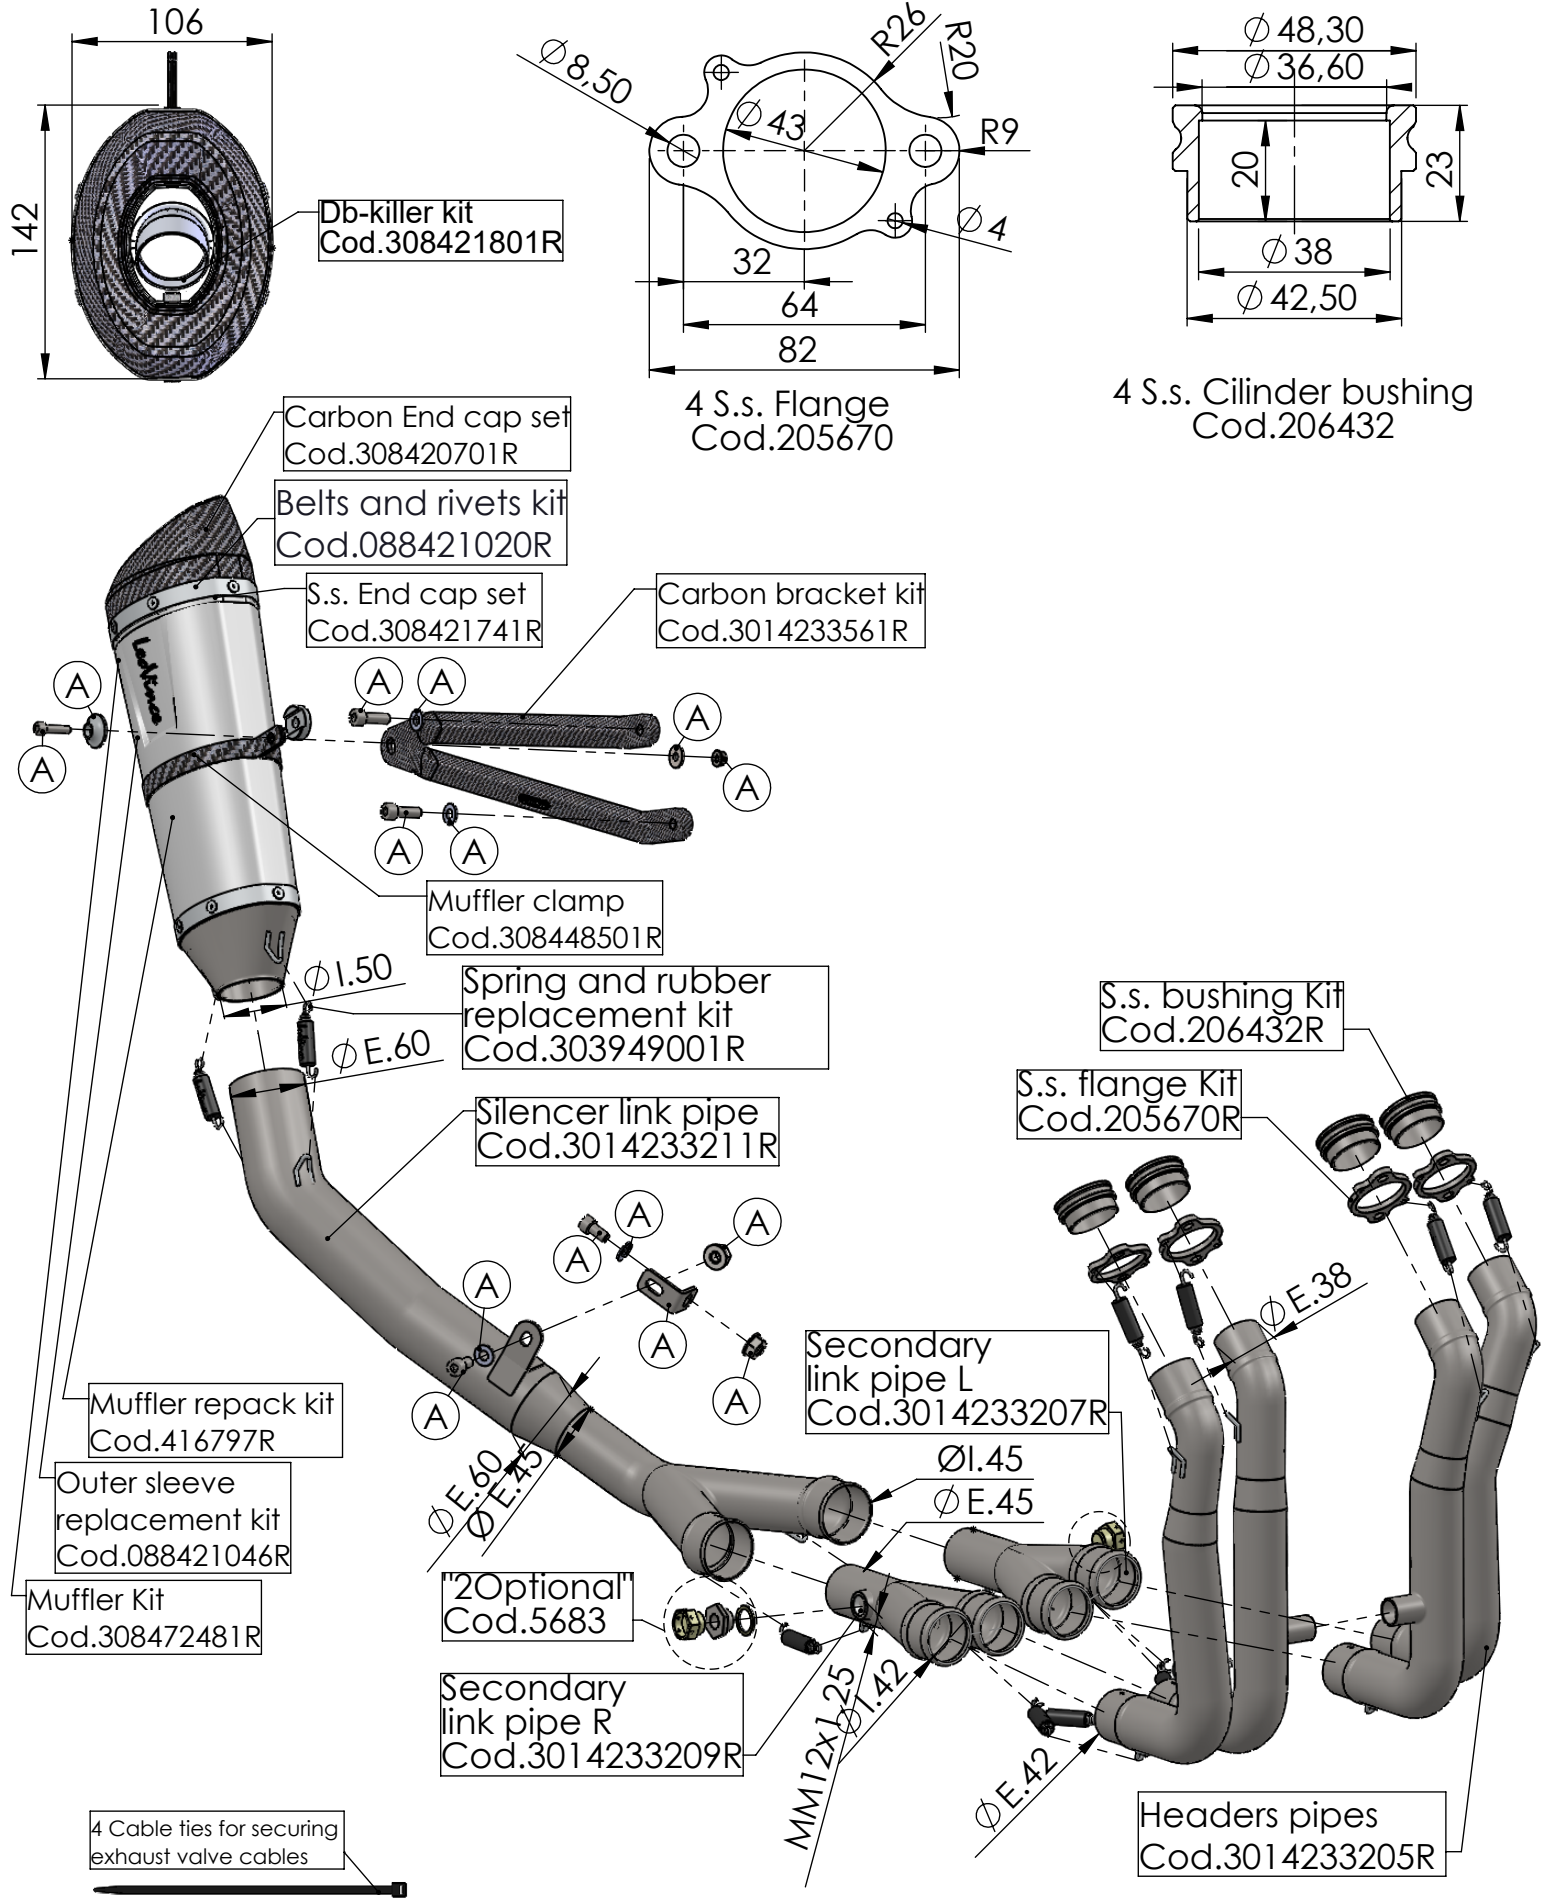

ART. 14233S SPARE PARTS

BMW S1000RR

(A) FITTING KIT Cod.3014233601R

ART. 14233S SPARE PARTS

BMW S1000RR

(A) FITTING KIT Cod.3014233601R